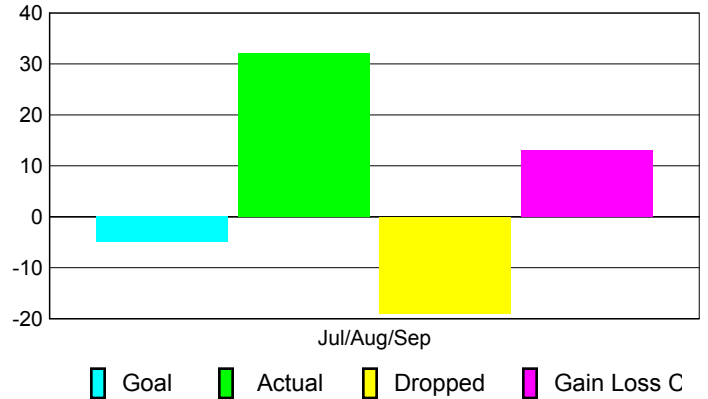

### YTD Status Quo Clubs 2010-2011

Status Quo Clubs Compared to Status Quo Members

## MEMBERSHIP

Membership Results  
2010-2011

Membership  
2009-2010

Month	Net Memb Goal	Actual New Memb	Actual Dropped Memb	Gain/Loss of Memb	Gain/Loss of Memb
Jul/Aug/Sep	-5	32	-19	13	-7
<b>Totals</b>	<b>-5</b>	<b>32</b>	<b>-19</b>	<b>13</b>	<b>-7</b>

### Membership Results 2010-2011

Goal, New, Dropped, Gain/Loss

### Comparison of Membership Gain/Loss

Current Year Compared to the Previous Year